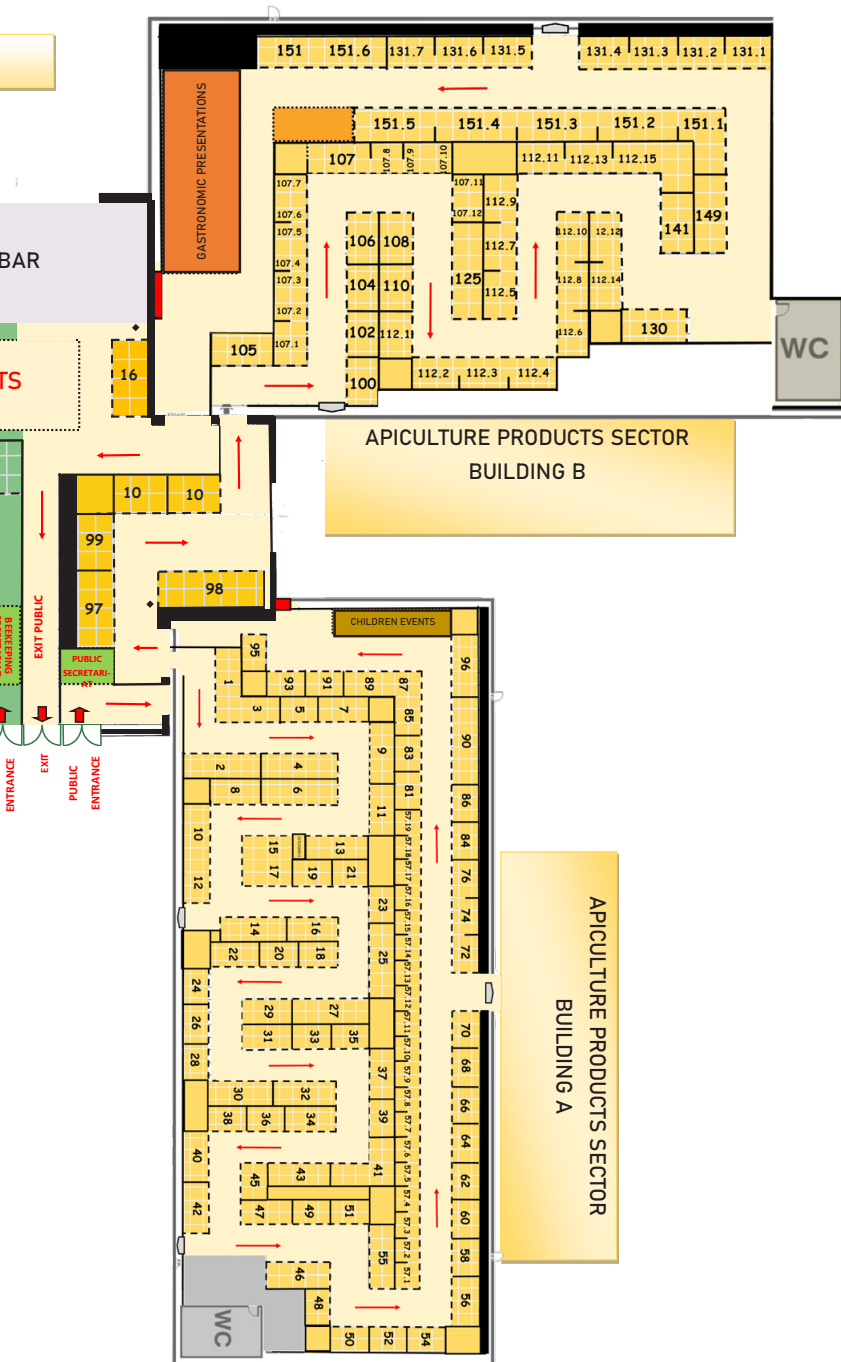

57.1 REGION OF SOUTH AEGEAN | LIBERTY SQUARE
1 ADMINISTRATION BUILDING | 85100 RHODES |
22413 64900

57.2 TSAVARIS ELIAS (ACUMI) SYMI | SYMI YALOS |
6983617515 | tsavaris_iliass@yahoo.gr

57.3 Thymeli by Kopanezos Family | Vathy Kalymnos |
6948939297 | thymeligreece@gmail.com

57.4 ATHANASIOS VALLIANATOS | GAVRIO ANDROS |
6977019851 | avallianatos@outlook.com

57.5 ANTONAKIS ANTONIO | PANAGIA SERIFOU |
6932164775 | gazepi.maria@gmail.com

57.6 Granny's Secrets Rhodes | MALONA Rhodes |
6975937319 | gazepi.maria@gmail.com

57.7 Golden Honey Kalymnos / MARIA MAKRYLOU | ENORIA CHRISTOU KALYMNOS | 6940571137 |
nikos.atasas@hotmail.com

57.8 Makrinas Family Bees | GAVRIO ANDROS |
6974605345 | makrinasfamilybees@gmail.com

57.9 DM NATURAL COSMETICS | AVE. ELEFTHERIAS
105, RHODES | 6949241422 | dramountanismixalis@gmail.com

57.10 SCORDILIS GERASIMOS | POSEIDONIA SYROS |
6937121976 | info@melisyros.gr

57.11 MELICHRYSO-N MICHAEL PLATCIS | ARGINONDA KALYMNOS | 6937965294 |
platis_2572@hotmail.com

57.12 THIMELI - DULFI PANTELIA | SIKINOS |
6970515780 | doylfipantelia@gmail.com

57.13 3melisses organic honey | CHARTES ANDROS |
84500 ANDROS | 6973632690 | info@3melisses.gr

57.14 YANNIS GAVALAS | KALYMNOS |
6981820703 | gavalasi@yahoo.gr

57.15 MENDRINOS NIKOS | SCHOINOUS-SA | 6974697956 | melisxoinousas@gmail.com

57.16 TO MELISSOKIPI/ZANNIS GREGORAS | ANCHORIO ANDROS | 6973530133 |
zan.gr@hotmail.com

57.17 HONEY ANDROAS GIS THOMAS ZANNES | BATSI ANDROS | 6944528525 |
capriciosos@gmail.com

57.18 HELEN KYPARISSI/THE KIMOLOS HONEY | KIMOLOS | 6987233089 | melakikimolou@gmail.com

57.19 YANNAROU IRENE ASTYPALEA | ASTYPALEA LIVADI | 6975300640 |
irene_giannarou@hotmail.com

58 HONEY OF MOUNTAINOUS ARCADIA (LAGADIA) VASILIOS MOUROUTSOS | LAGADIA 22003 ARKADIA | 6972600908 |
vasilios.mouroutsos@yahoo.gr

60 RODOPI HONEY | B. PAUL 9, 69100 KOMOTINI | 2531082070 | info@melis-sokomikirodopis.eu

62 HONEY OF CRETE IKE | KOUNAVON 35, 71304 HERAKLION | 6943639999 |
sales@meliakritis.gr, info@meliakritis.gr

64 APIARY CHRISTIDI | MESOROPI 64008 MUSCENI KAVALAS | 6972600746-
6972735774 | s.xristidis@yahoo.gr

66 THE IKARIOTIKO | AGIOS POLYCARPOS 83301 IKARIA | 6978089431 | alexandroskarimales@gmail.com

68 MELISSOLOI KUTERIS PETROS - SANNA EVANTHIA | KATO KORAKIANA, SKIPE-RO 49083 Kerkyra | 6938636965 |
melissoloi2010@yahoo.com

70 «Honey Arfara» BOURAS | ARFARA 24009 Kalamata | 2721052226 | meliarfara@gmail.com

72-76 REGION OF THESSALY | SQUARE OF R. FERAIOU, 41110 LARISSA | 2413506100 | antiper.theme1@thes-saly.gov.gr

72 BEEKEEPING ALEXANDROS | 40400 AMBELONA LARISSA | 6944701009 |
parafyadaalex@gmail.com

74 OLA MELI GYRI LIVOGIANNIS ALEXANDROS | KRITHEOS 5, 38500 | 6974838573 | olameliguri@gmail.com

76 HONEY MONK DOSITHEOS | SPETSON 38334 VOLOS | 6984138202 | nikosnikolaou543@gmail.com

81 MEILIA | CAMELLIA 7, 2110 NAFPLION | 6947908307 | gavriilvasilopoulou@gmail.com